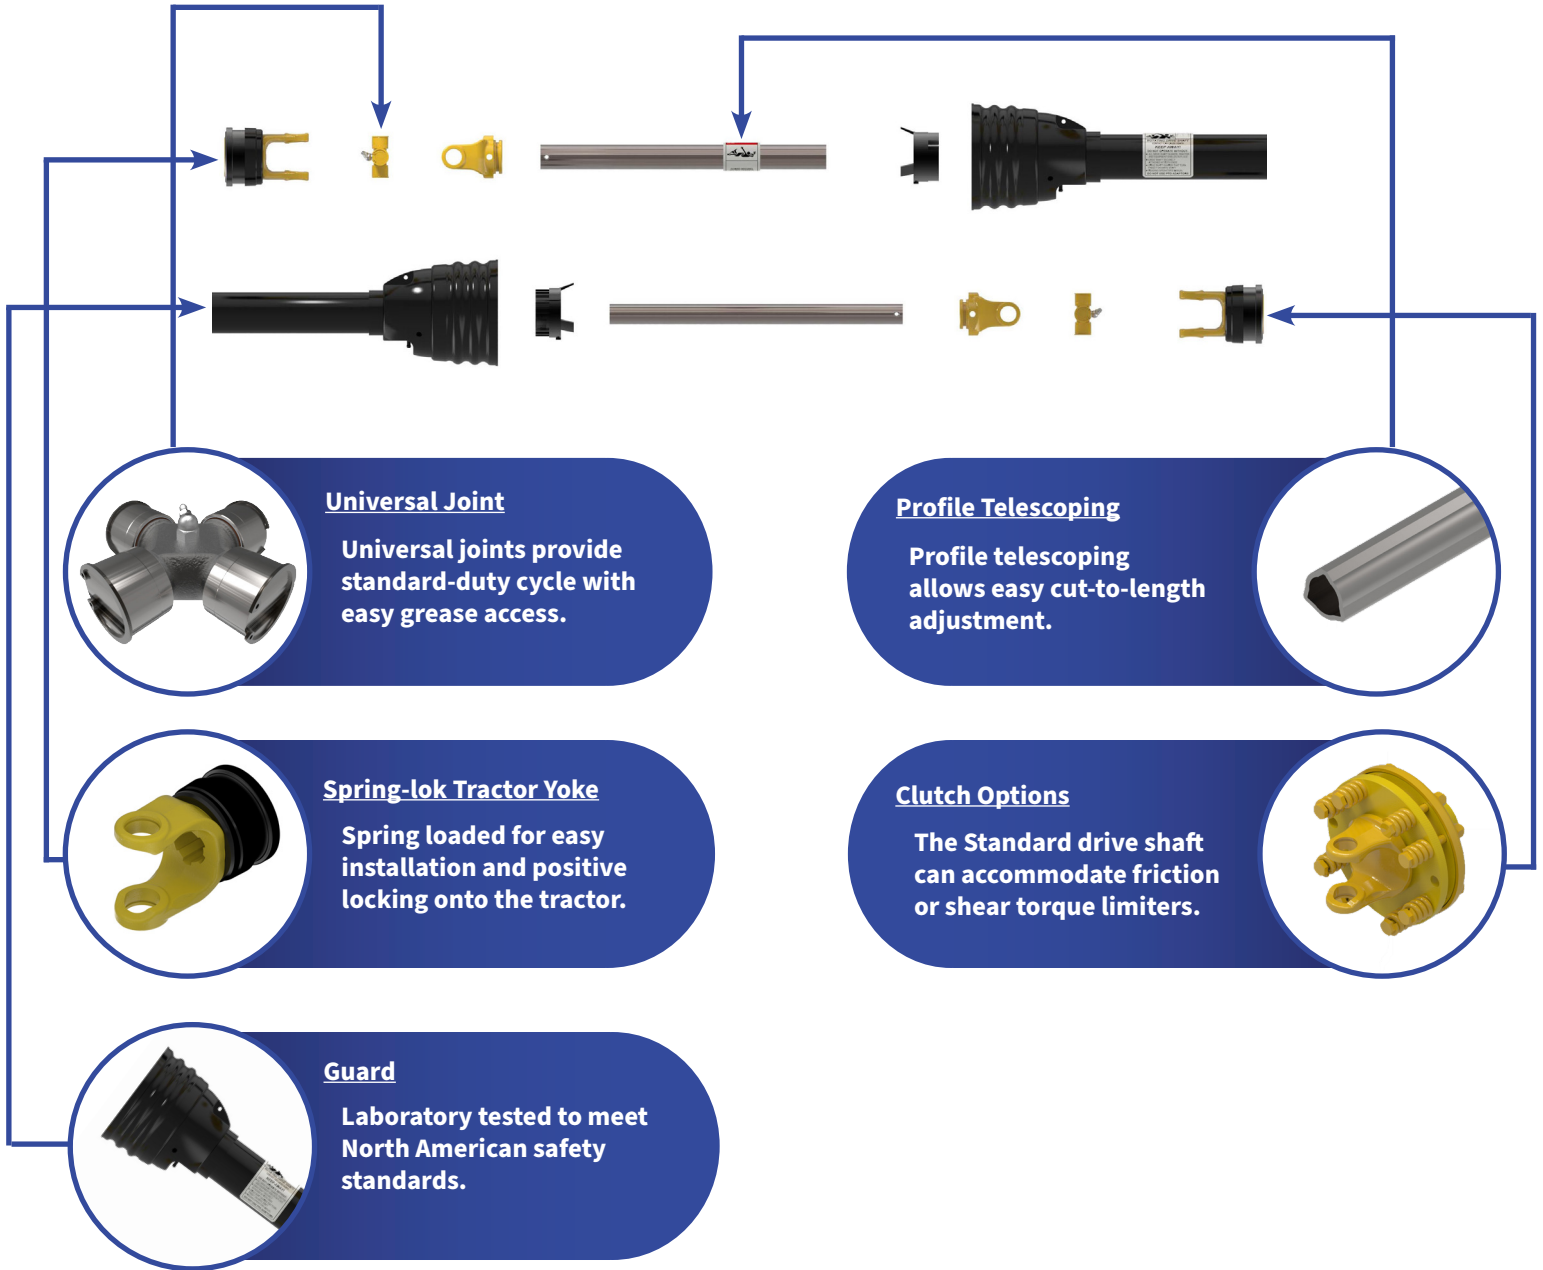

## STANDARD PTO DRIVE SHAFT

*The Essential Workhorse for  
Just-the-Essentials PTO Jobs*

For low horsepower drive train applications, our Standard PTO drive shaft delivers all the quality components needed to ensure your equipment has the power it needs to get the job done.

Trilobe

Durable profile telescoping available with trilobe tubing.

### Standard Features & Benefits

- Meets the ASABE and CEN safety requirements.
- Provides up to 80hp @540RPM for projects that are used occasionally.
- Spring-loaded collar attaches and releases the yoke.
- Universal joint has easy to locate and access grease fitting.
- Durable profile telescoping transmits the right amount of torque.
- Optional addition of a friction or shear bolt torque limiter.

# Standard Product, Quality Components

Even low horse power applications require a seamless transfer of power between a tractor and its attached machinery. As a global leader in mechanical power transmission, Weasler's focus on quality components gives you the best drive train system for your essential drive train applications.